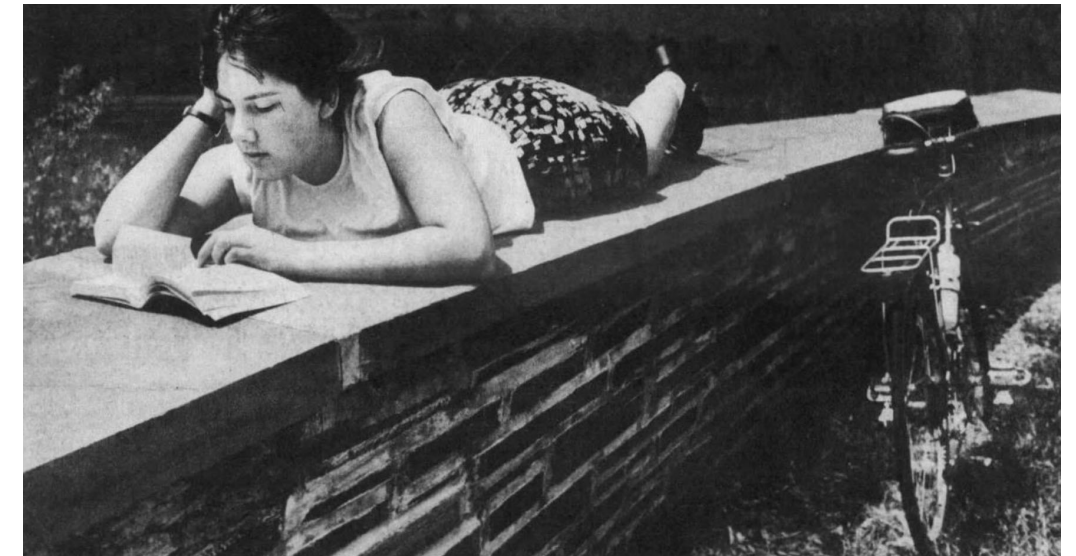

Nyssa sylvatica - Black Gum

Ostrya virginiana - Eastern Hophornbeam

Tilia cordata - Little Leaf Linden

SUNSET PARK STREET TREE PLANTING PALETTE OPTIONS

Historic Stone Seat Walls

Additional Ipe Benches within Stone Enclosures