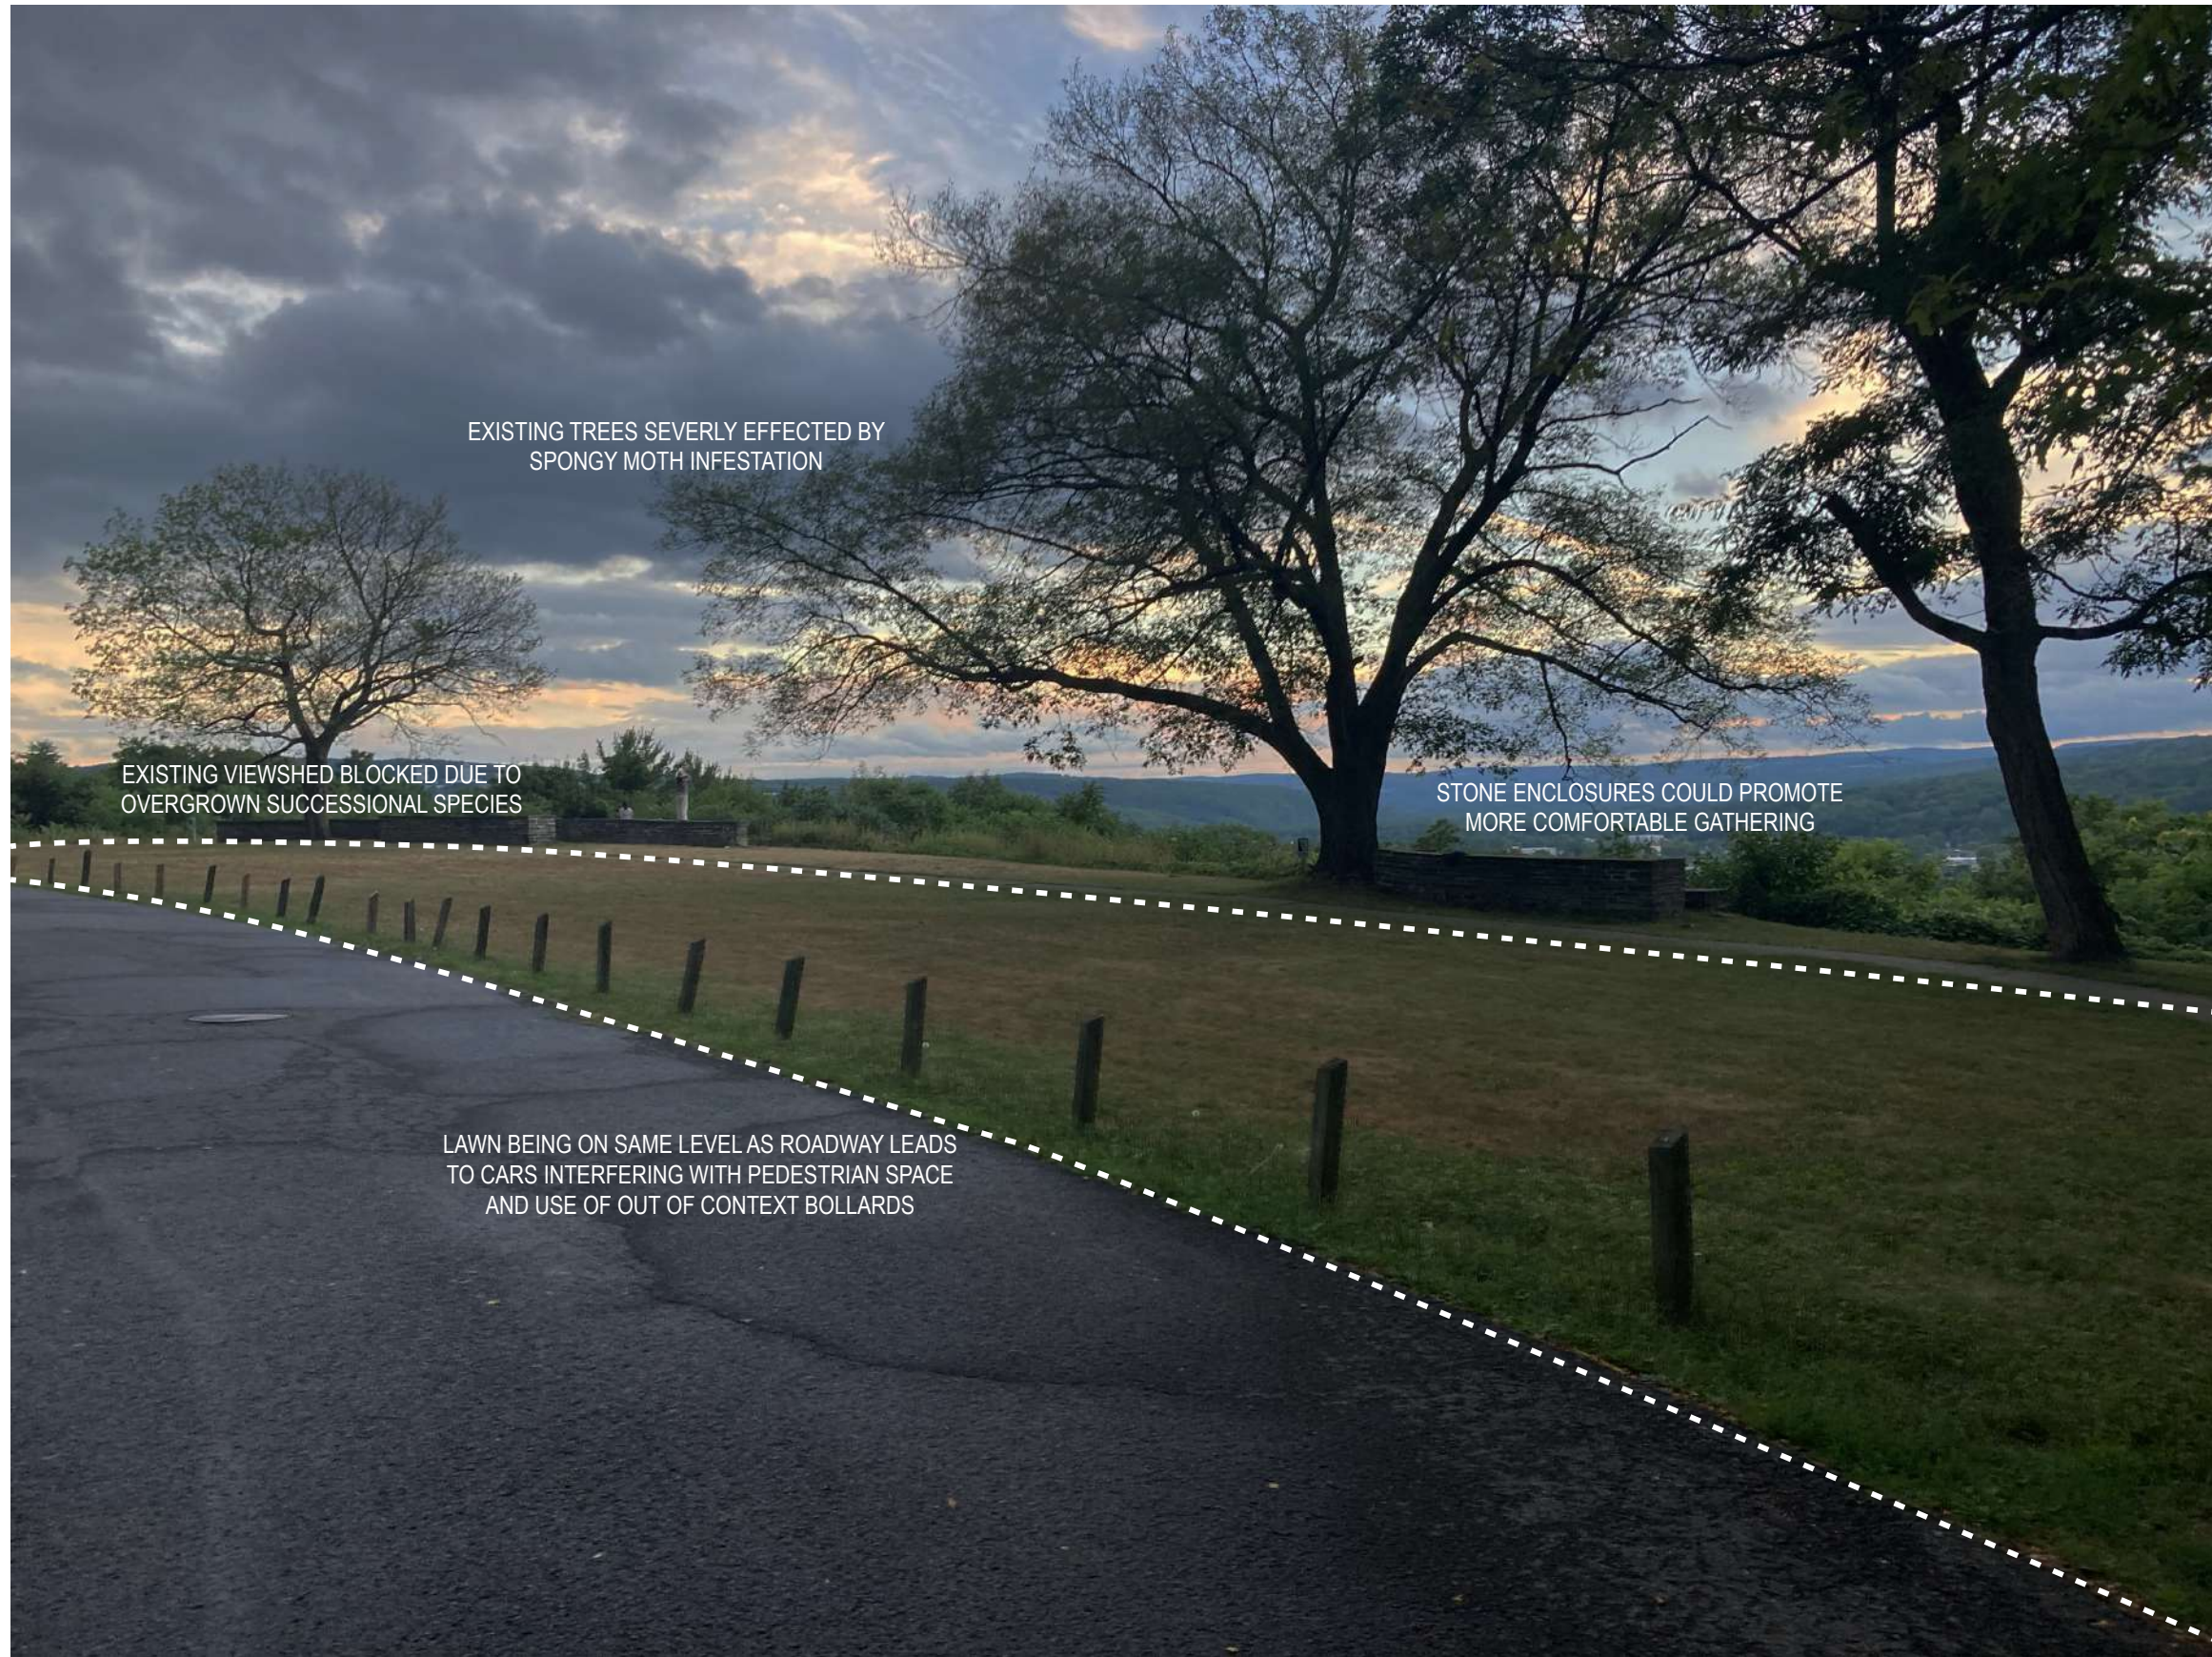

1931 Street Tree Survey by J. Milton Batchelor

Sunken Garden Adjacent to Western Park Entrance

1927 Sub-Division Survey by Carl Crandall C.E.

SUNSET PARK HISTORICAL RESEARCH

EXISTING TREES SEVERLY EFFECTED BY SPONGY MOTH INFESTATION

EXISTING VIEWSHED BLOCKED DUE TO OVERGROWN SUCCESSIONAL SPECIES

STONE ENCLOSURES COULD PROMOTE MORE COMFORTABLE GATHERING

LAWN BEING ON SAME LEVEL AS ROADWAY LEADS TO CARS INTERFERING WITH PEDESTRIAN SPACE AND USE OF OUT OF CONTEXT BOLLARDS

SUNSET PARK EXISTING CONDITION ANALYSIS

PROPOSED SUNSET PARK MASTER PLAN

Typical Two-Way Driveway with Parallel Parking Dimension

Granite Curbing to Seperate Lawn from Roadway

PROPOSED SUNSET PARK DRIVE MODIFICATIONS

Amphitheater Rows that Respond to Existing Topography

Sunken Grass Amphitheater Concept

SUNSET PARK SUNKEN GARDEN

Ailanthus altissima - Tree of Heaven

Robinia pseudoacacia - Black Locust

Mulch Volcano - BAD