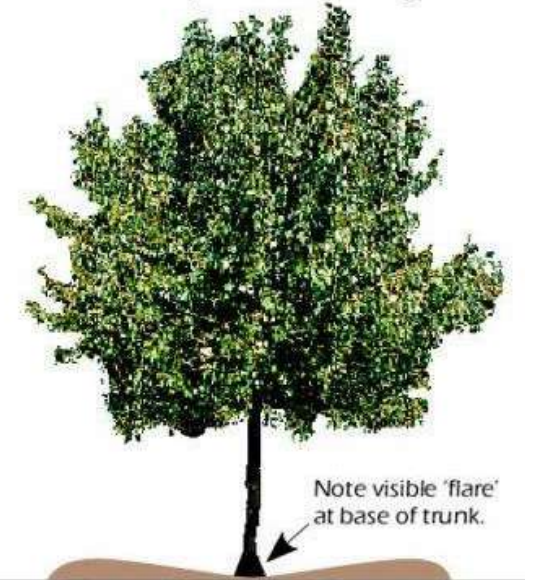

Proper Mulching