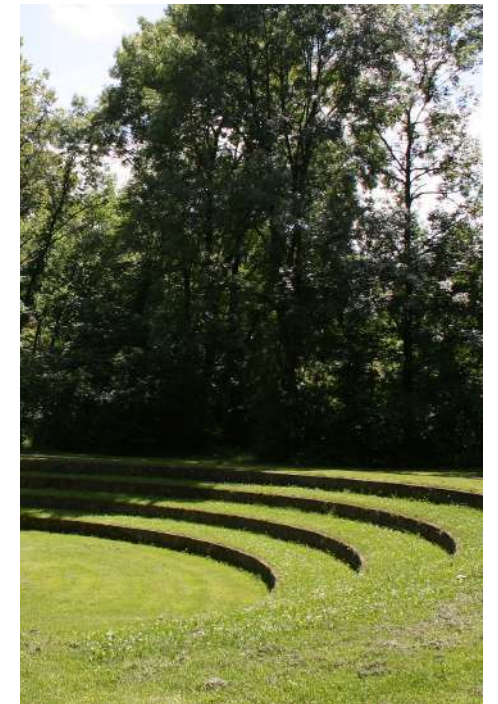

SUNSET PARK EDGE TREE PLANTING PALETTE

Ceanothus americanus - New Jersey Tea

Ilex glabra - Inkberry

Itea virginica - Virginia Sweetspire

Spirea alba - Meadowsweet

SUNSET PARK SHRUB PLANTING PALETTE

Stone Rings Laid into Lawn Space

Amphitheater Rows that Respond to Existing Topography

Sunken Grass Amphitheater Concept

SUNSET PARK SUNKEN GARDEN

Ailanthus altissima - Tree of Heaven

Robinia pseudoacacia - Black Locust

Mulch Volcano - BAD