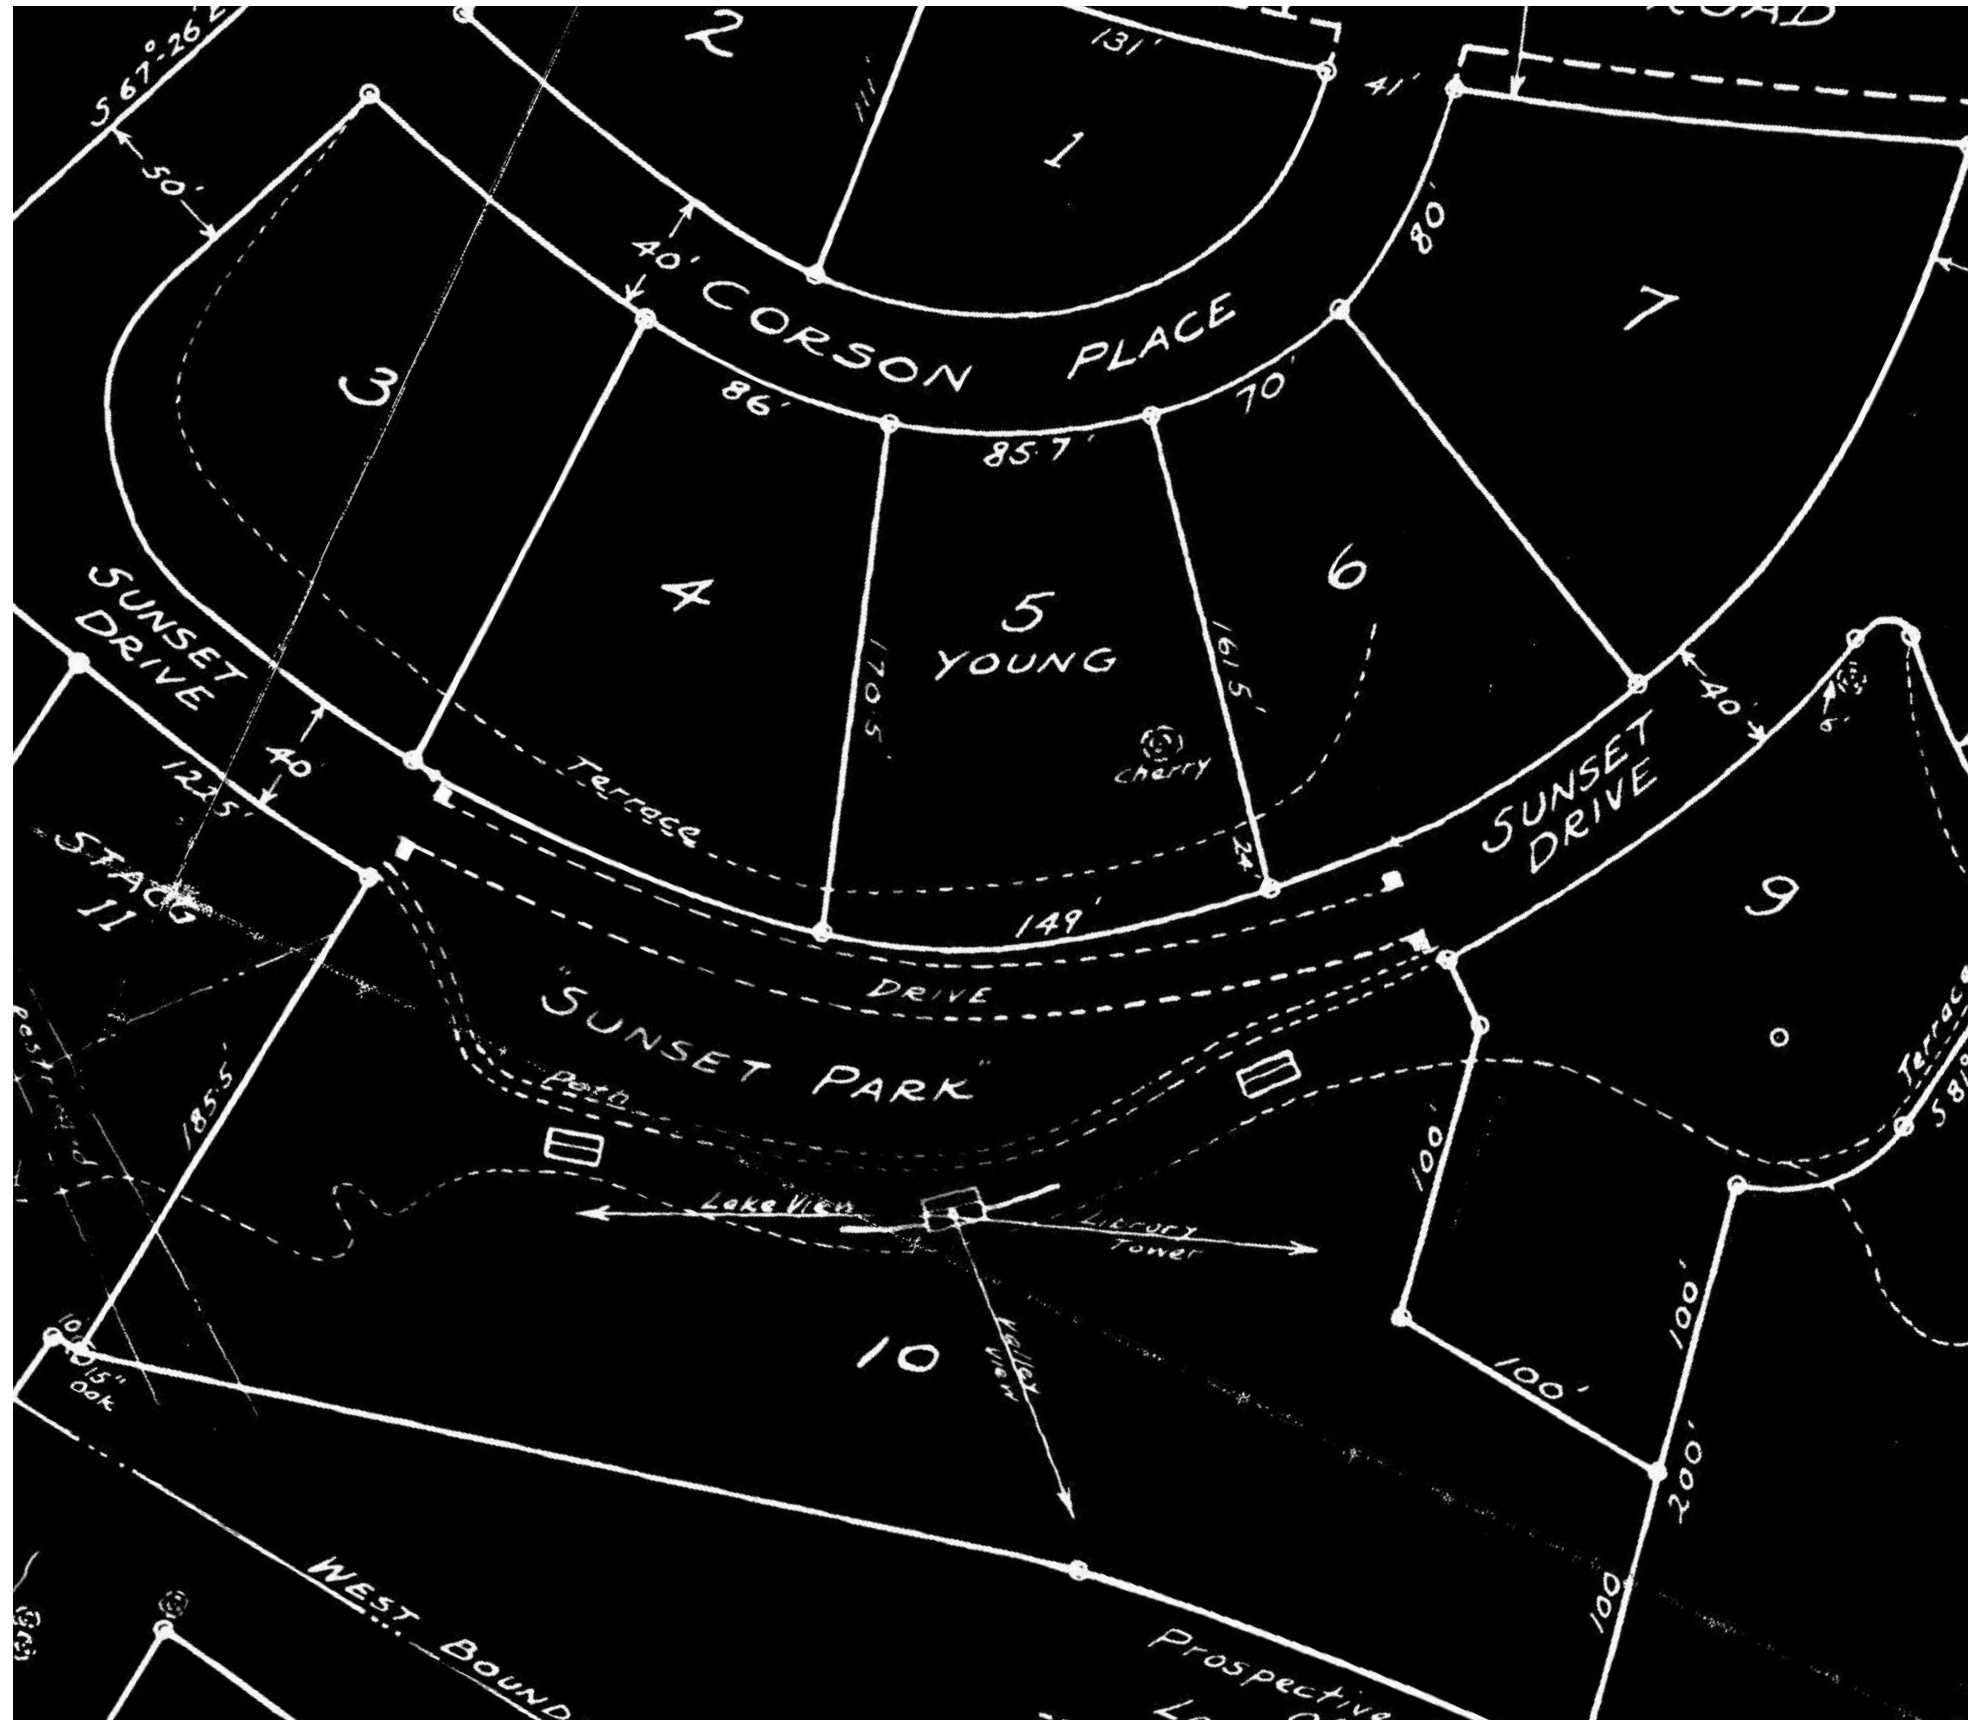

SUNSET PARK CONCEPTUAL PARK DESIGN

Planting List

- | | |
|----------------------|-------------------------|
| 1 – American Elm | 34 – Willow species |
| 3 – Northern Red Oak | 104 – Japanese Barberry |
| 4 – White Oak | 107 – Staghorn Sumac |
| 12 – Freeman Maple | 112 – Misc Shrubs |

1931 Street Tree Survey by J. Milton Batchelor

Sunken Garden Adjacent to Western Park Entrance

1927 Sub-Division Survey by Carl Crandall C.E.

SUNSET PARK HISTORICAL RESEARCH

EXISTING TREES SEVERLY EFFECTED BY SPONGY MOTH INFESTATION

EXISTING VIEWSHED BLOCKED DUE TO OVERGROWN SUCCESSIONAL SPECIES

STONE ENCLOSURES COULD PROMOTE MORE COMFORTABLE GATHERING

LAWN BEING ON SAME LEVEL AS ROADWAY LEADS TO CARS INTERFERING WITH PEDESTRIAN SPACE AND USE OF OUT OF CONTEXT BOLLARDS

SUNSET PARK EXISTING CONDITION ANALYSIS

PROPOSED SUNSET PARK MASTER PLAN

Typical Two-Way Driveway with Parallel Parking Dimension

Granite Curbing to Seperate Lawn from Roadway

PROPOSED SUNSET PARK DRIVE MODIFICATIONS