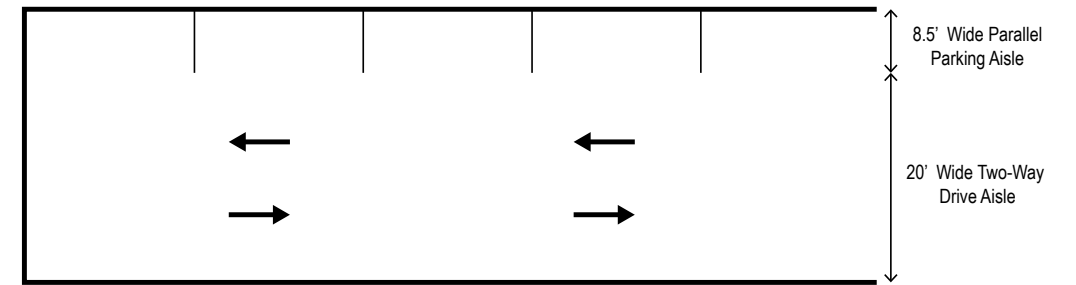

EXISTING VIEWSHED BLOCKED DUE TO OVERGROWN SUCCESSIONAL SPECIES

STONE ENCLOSURES COULD PROMOTE MORE COMFORTABLE GATHERING

LAWN BEING ON SAME LEVEL AS ROADWAY LEADS TO CARS INTERFERING WITH PEDESTRIAN SPACE AND USE OF OUT OF CONTEXT BOLLARDS

SUNSET PARK EXISTING CONDITION ANALYSIS

PROPOSED SUNSET PARK MASTER PLAN

Typical Two-Way Driveway with Parallel Parking Dimension

Granite Curbing to Seperate Lawn from Roadway

PROPOSED SUNSET PARK DRIVE MODIFICATIONS

Note: Design intention is to create a rhythmic planting pattern of trees along Sunset Drive. Trees are not to exceed 35' tall in order to preserve views from surrounding properties

Carpinus caroliniana - Musclemwood