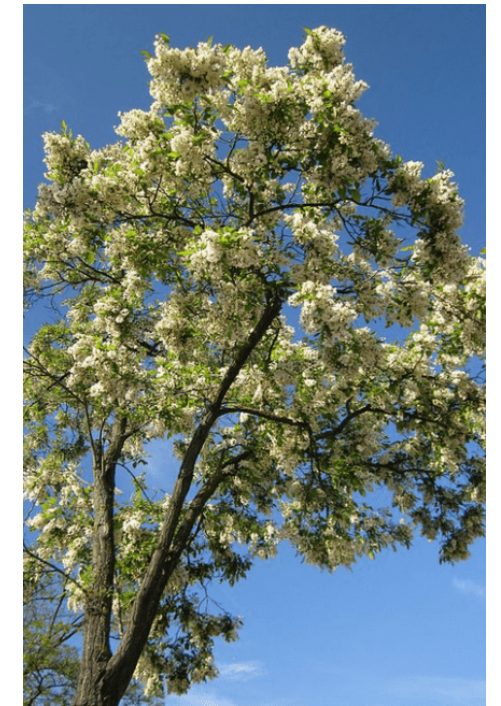

1931 Street Tree Survey by J. Milton Batchelor

Sunken Garden Adjacent to Western Park Entrance

1927 Sub-Division Survey by Carl Crandall C.E.

SUNSET PARK HISTORICAL RESEARCH

EXISTING TREES SEVERLY EFFECTED BY SPONGY MOTH INFESTATION

Amphitheater Rows that Respond to Existing Topography

Sunken Grass Amphitheater Concept

SUNSET PARK SUNKEN GARDEN

Ailanthus altissima - Tree of Heaven

Robinia pseudoacacia - Black Locust

Mulch Volcano - BAD