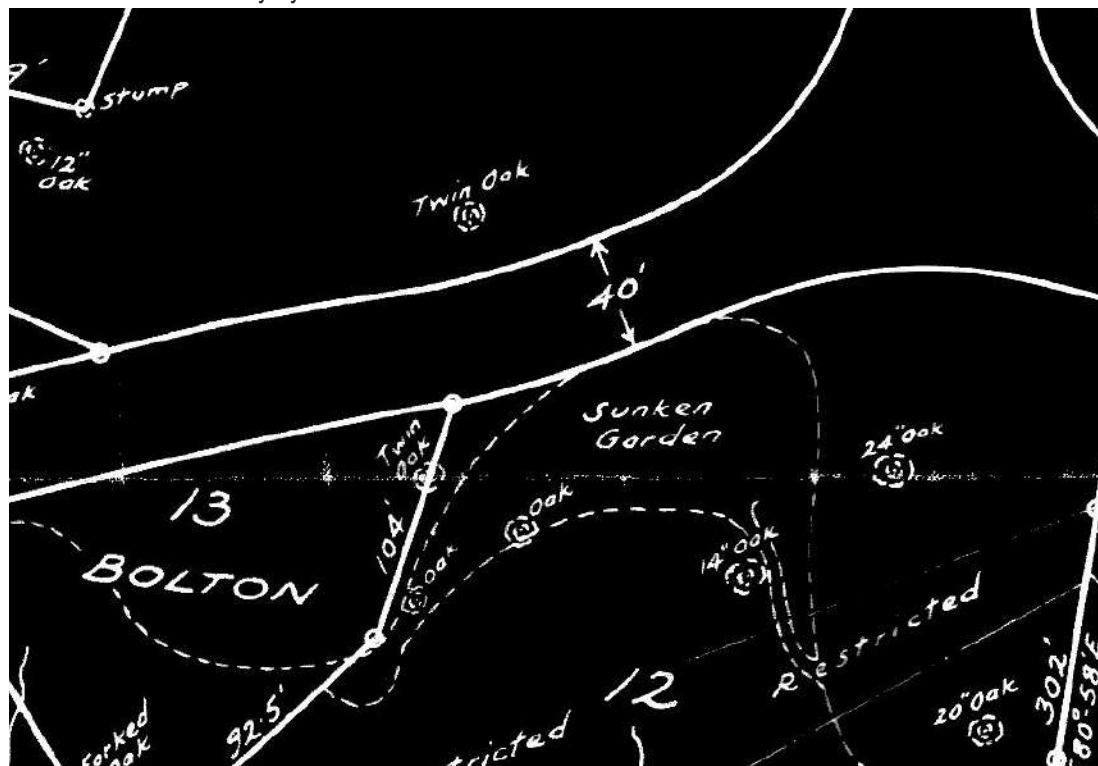

1931 Street Tree Survey by J. Milton Batchelor

Sunken Garden Adjacent to Western Park Entrance

1927 Sub-Division Survey by Carl Crandall C.E.

SUNSET PARK HISTORICAL RESEARCH

EXISTING TREES SEVERLY EFFECTED BY SPONGY MOTH INFESTATION

EXISTING VIEWSHED BLOCKED DUE TO OVERGROWN SUCCESSIONAL SPECIES

STONE ENCLOSURES COULD PROMOTE MORE COMFORTABLE GATHERING

LAWN BEING ON SAME LEVEL AS ROADWAY LEADS TO CARS INTERFERING WITH PEDESTRIAN SPACE AND USE OF OUT OF CONTEXT BOLLARDS

SUNSET PARK EXISTING CONDITION ANALYSIS

PROPOSED SUNSET PARK MASTER PLAN

Typical Two-Way Driveway with Parallel Parking Dimension

Granite Curbing to Seperate Lawn from Roadway

PROPOSED SUNSET PARK DRIVE MODIFICATIONS